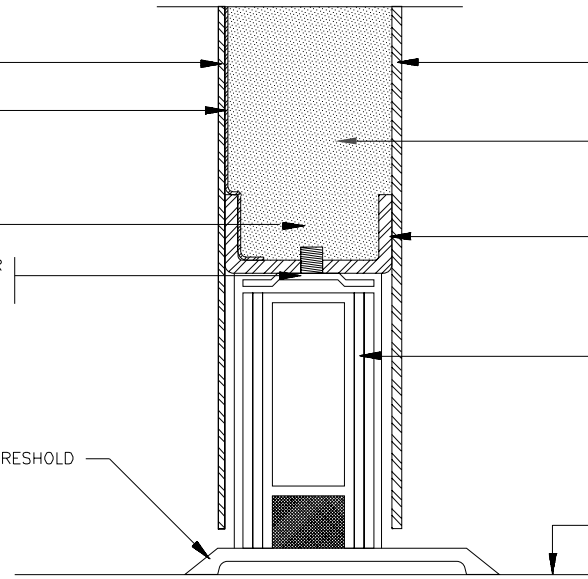

SOURCE SIDE

RECEIVER SIDE

STEEL FRONT PANEL

STEEL BACK PANEL

ACOUSTIC LINING

DOOR CORE IS AMBICO'S
PROPRIETARY STANDARD

FILL ALL VOIDS WITH
SOUND DEADENER

BOTTOM CHANNEL

DOOR BOTTOM RETAINER
FASTENED TO BOTTOM
CHANNEL

ACOUSTIC MORTISED DROP
DOOR BOTTOM

1/4" HIGH ACOUSTIC THRESHOLD

FINISHED FLOOR

THIS DRAWING IS A TYPICAL ACOUSTIC STEEL DOOR AND DOOR BOTTOM RENDERING. FOR FURTHER IN-DEPTH DRAWINGS OR TECHNICAL DATA, CONTACT OUR SALES OR ENGINEERING DEPARTMENTS.